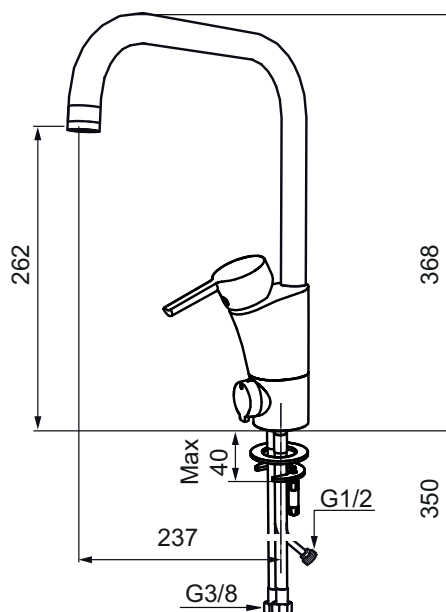

- ESS (energy saving system)
- Ceramic cartridge with soft closing function
- Adjustable flow control and temperature limiter
- Eco (energy and water saving aerator)
- Soft PEX® hoses with 3/8" connecting nut (stainless steel braided)
- Swivel spout, limitation part for 60°, 85°, 110° or 360° included
- With dishwasher valve, switchable between cold and hot water. Pre-set on cold water
- Lead Free material
- Hole diameter Ø32-37 mm

Description	MA nr	EAN kod
Chrome	73 20 71	7391887220524